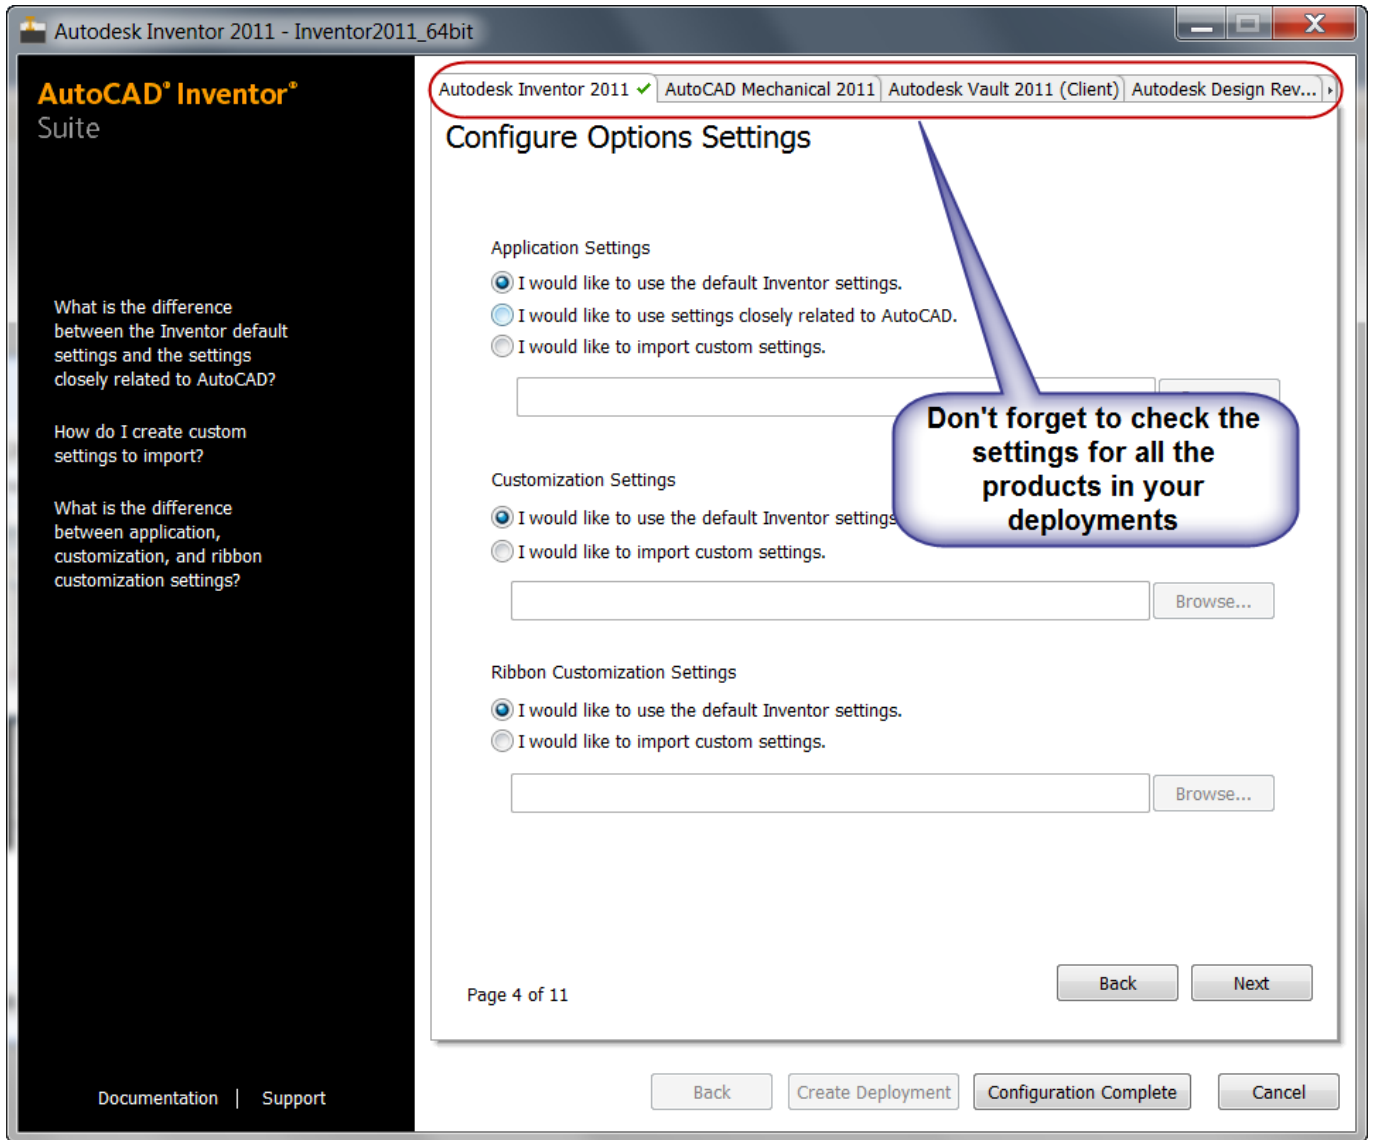

Download from
Dreamstime.com

This watermarked comp image is for previewing purposes only.

ID 2468711

© Milan Surkala | Dreamstime.com

[Vault Professional 2007 Scaricare Crepa 32 Bits](#)

[Vault Professional 2007 Scaricare Crepa 32 Bits](#)